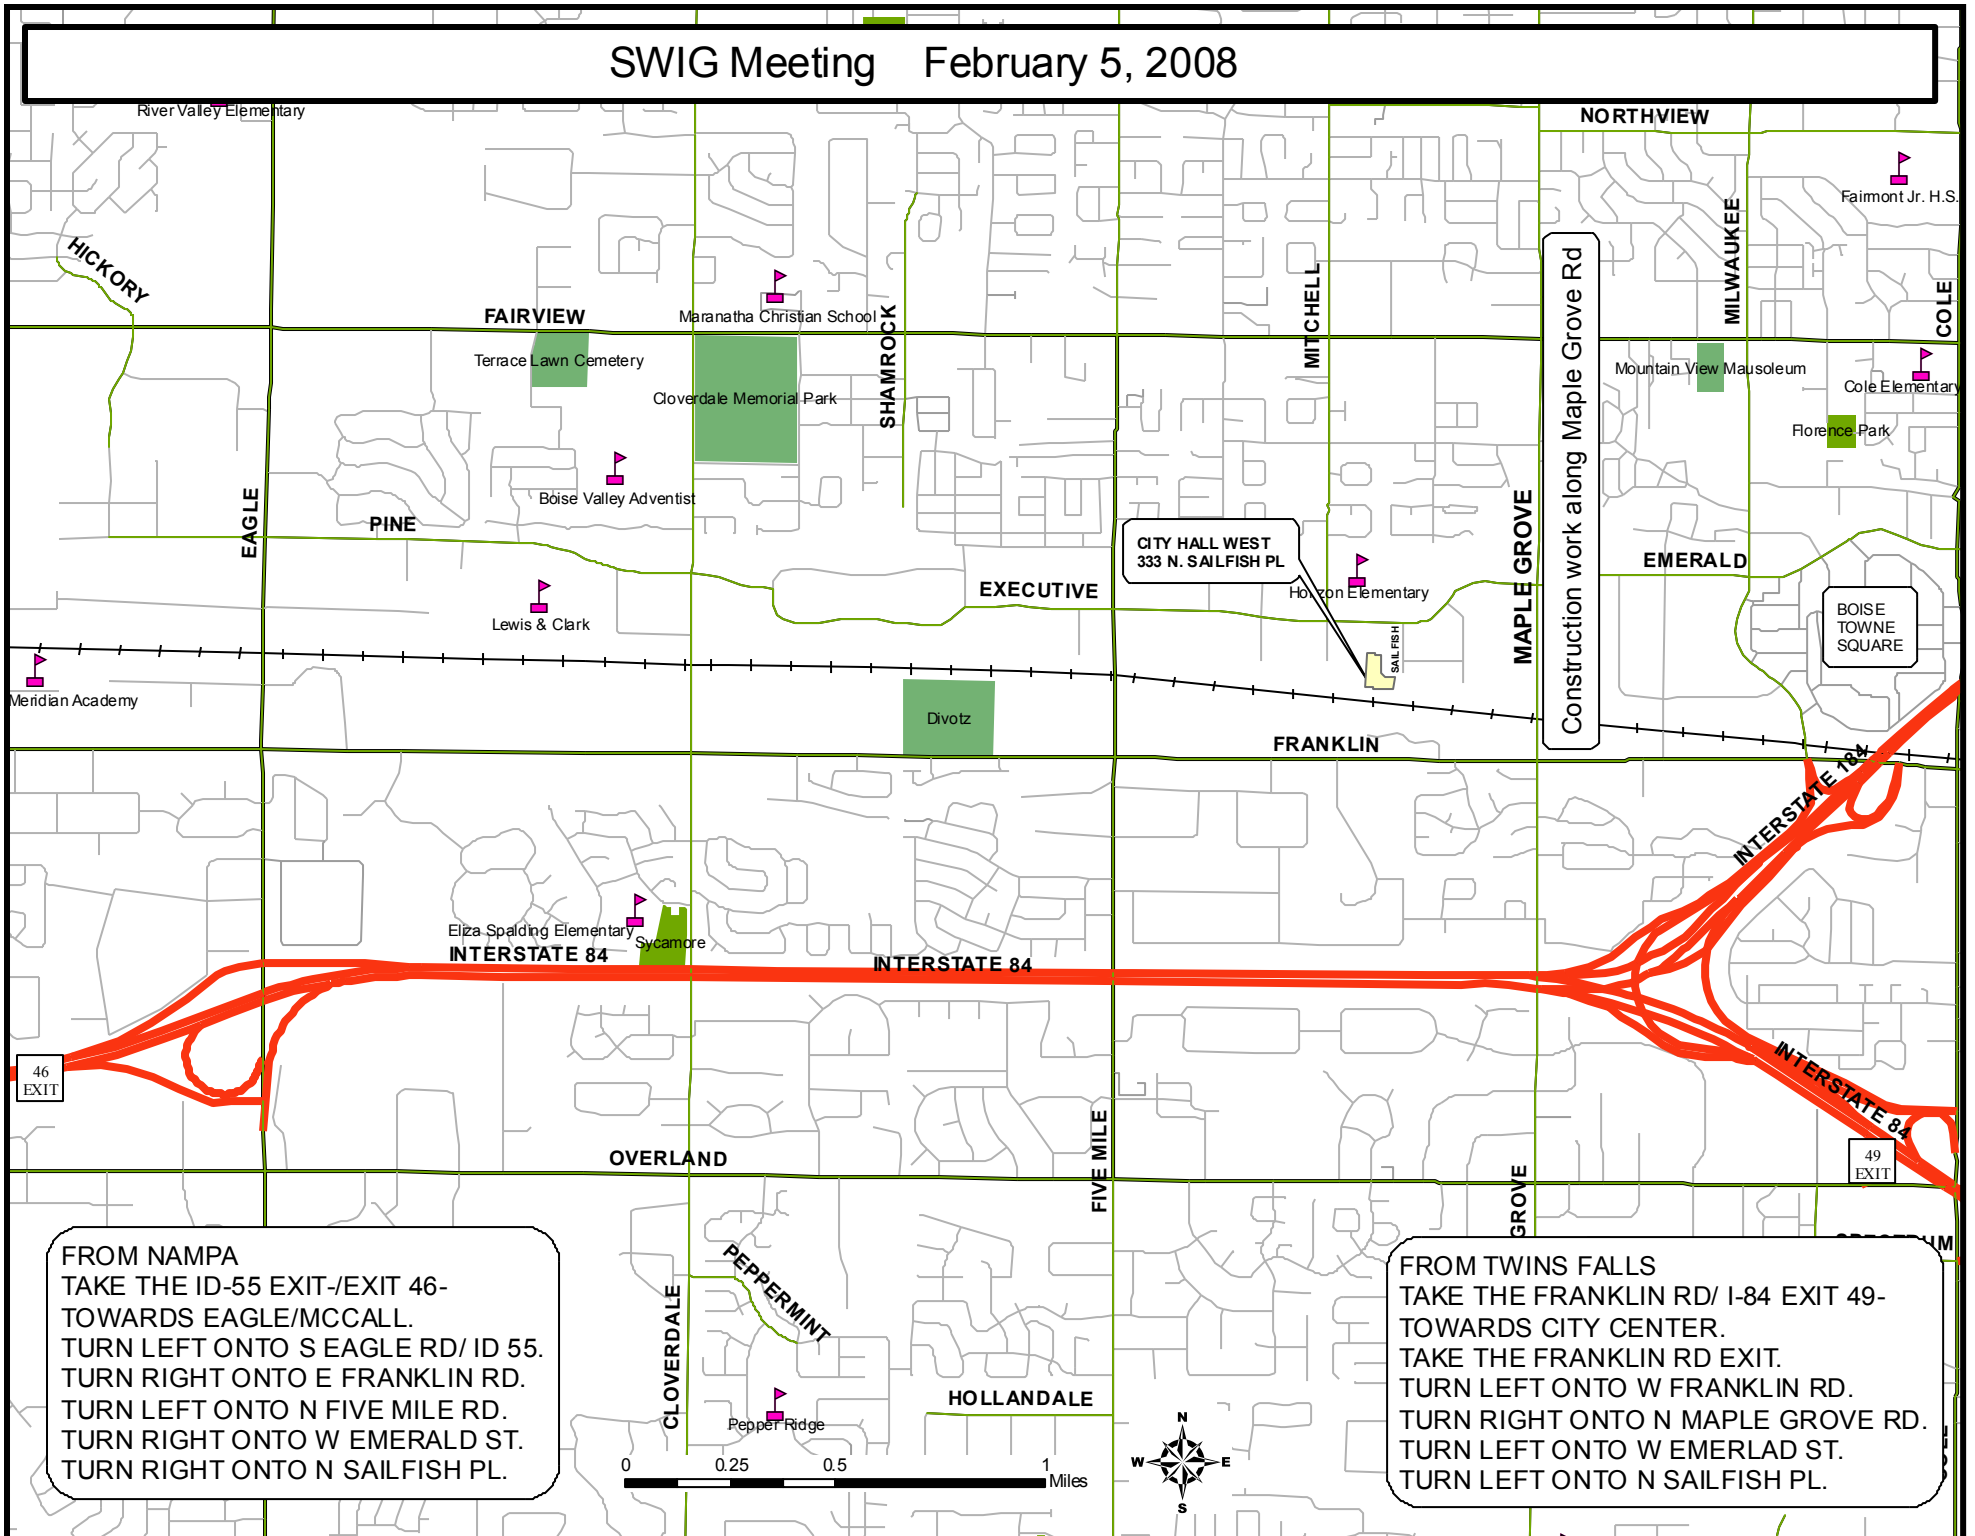

# SWIG Meeting February 5, 2008

FROM NAMPA  
 TAKE THE ID-55 EXIT-/EXIT 46-  
 TOWARDS EAGLE/MCCALL.  
 TURN LEFT ONTO S EAGLE RD/ ID 55.  
 TURN RIGHT ONTO E FRANKLIN RD.  
 TURN LEFT ONTO N FIVE MILE RD.  
 TURN RIGHT ONTO W EMERALD ST.  
 TURN RIGHT ONTO N SAILFISH PL.

FROM TWINS FALLS  
 TAKE THE FRANKLIN RD/ I-84 EXIT 49-  
 TOWARDS CITY CENTER.  
 TAKE THE FRANKLIN RD EXIT.  
 TURN LEFT ONTO W FRANKLIN RD.  
 TURN RIGHT ONTO N MAPLE GROVE RD.  
 TURN LEFT ONTO W EMERALD ST.  
 TURN LEFT ONTO N SAILFISH PL.